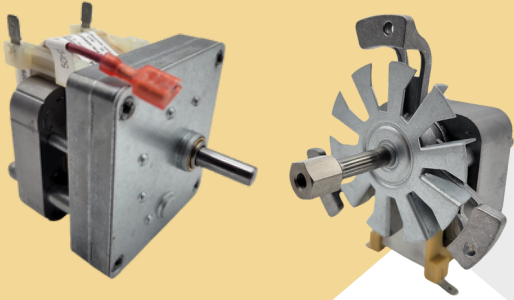

OUR MOTORS

C-FRAME MOTORS

Voltages : 115V - 240V
Gearbox option available
1RPM - 3000RPM