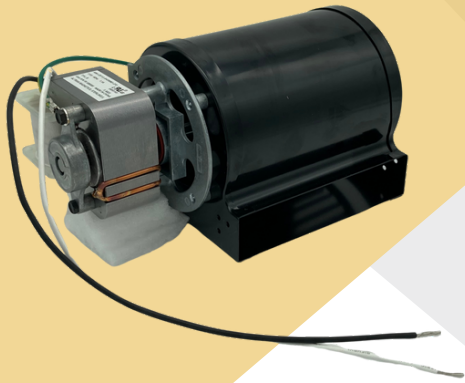

OUR FANS

SQUIRELL CAGE BLOWERS

1.9 in. to 17.7 in.
115VAC - 230VAC
60 - 200 CFM
Single and Dual options available