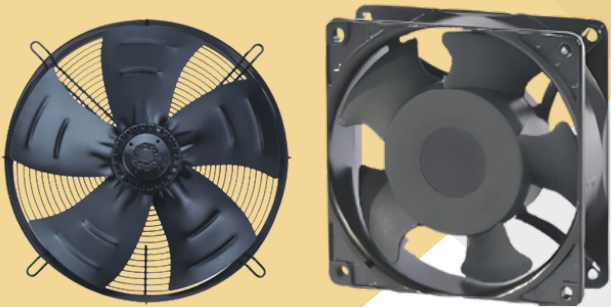

OUR FANS

AXIAL/COMPACT FANS

Ø0.8 in. to 33.4 in.

CFM: 0.8 to 7,800

5VDC - 48VDC

115VAC - 400VAC